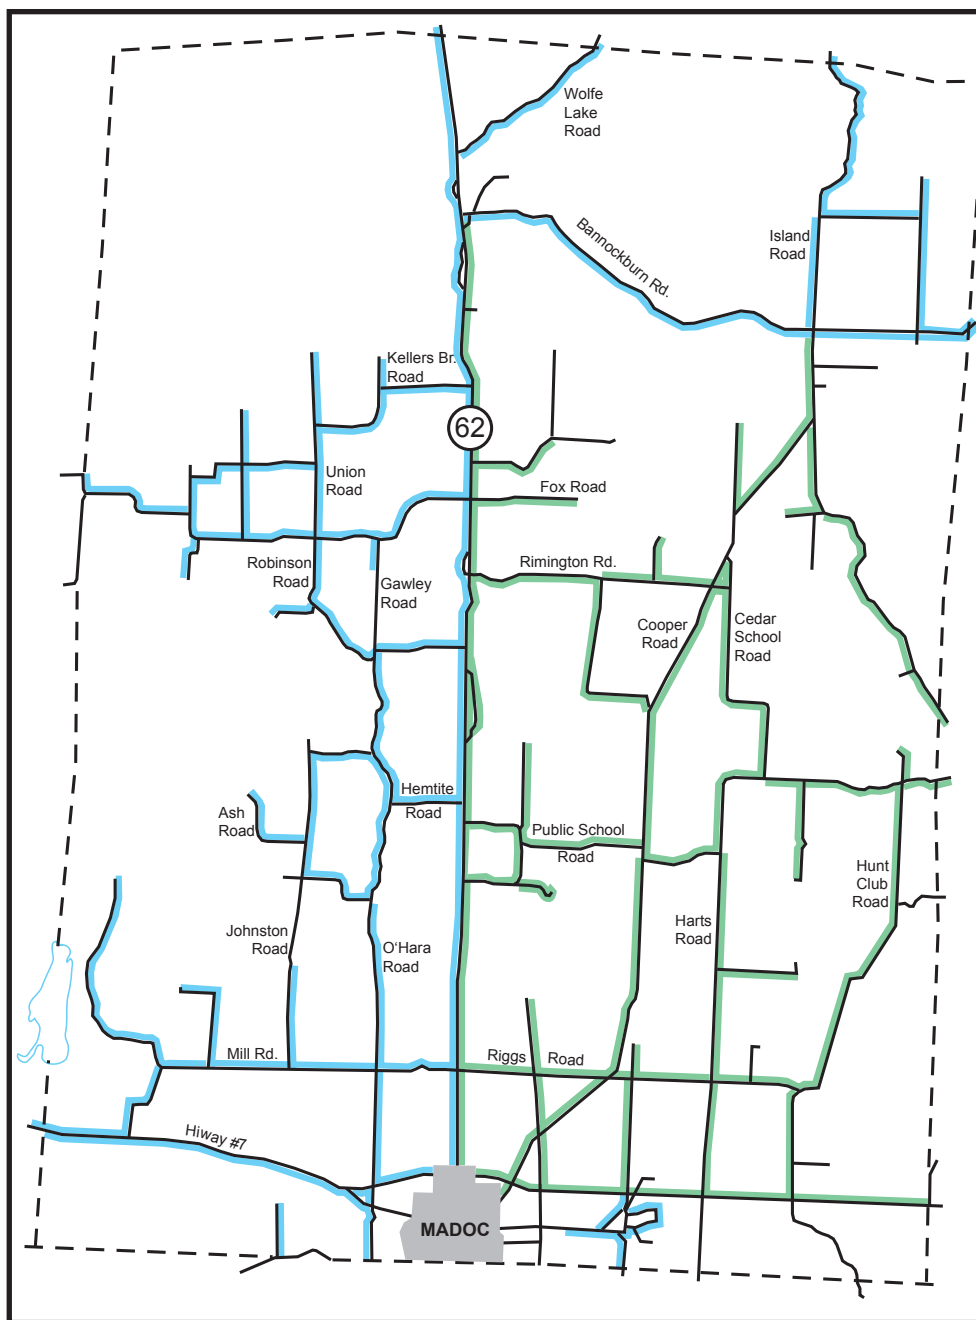

MADOC TOWNSHIP

Bi-Weekly Blue Box Collection Schedule

Most households in Madoc Township will receive roadside blue box collection every other Monday. The blue area will be collected in week one and the green area in week two.

Specific collection days for blue and green areas are listed below.

The colours on this map (blue and green) represent 2 things:

- 1) The Monday that you will receive blue box collection (as per the schedule below)
- 2) The side of the road that you should place your blue box on for collection. Be sure to place your recyclables on the same side of the road as that represented by the colours (blue or green) on the accompanying map.

BLUE AREA - WEEK 1	
2011	2012
Jan 3, 17, 31	January 2, 16, 30
February 14, 28	February 13, 27
March 14, 28	March 12, 26
April 11, 25	April 9, 23
May 9, 23	May 7, 21
June 6, 20	June 4, 18
July 4, 18	July 2, 16, 30
August 1, 15, 29	August 13, 27
September 12, 26	September 10, 24
October 10, 24	October 8, 22
November 7, 21	November 5, 19
December 5, 19	December 3, 17, 31

2011 Household Hazardous Waste Drop-off

Madoc Mobile Events
Madoc Twp. Madoc Village

Oct 29, 2011
9am - 2pm
15651 Hwy 62 N

July 9, 2011
Sept 17, 2011
9am - 2pm
26 Seymour St.

Belleville Main Depot
75 Wallbridge Crescent