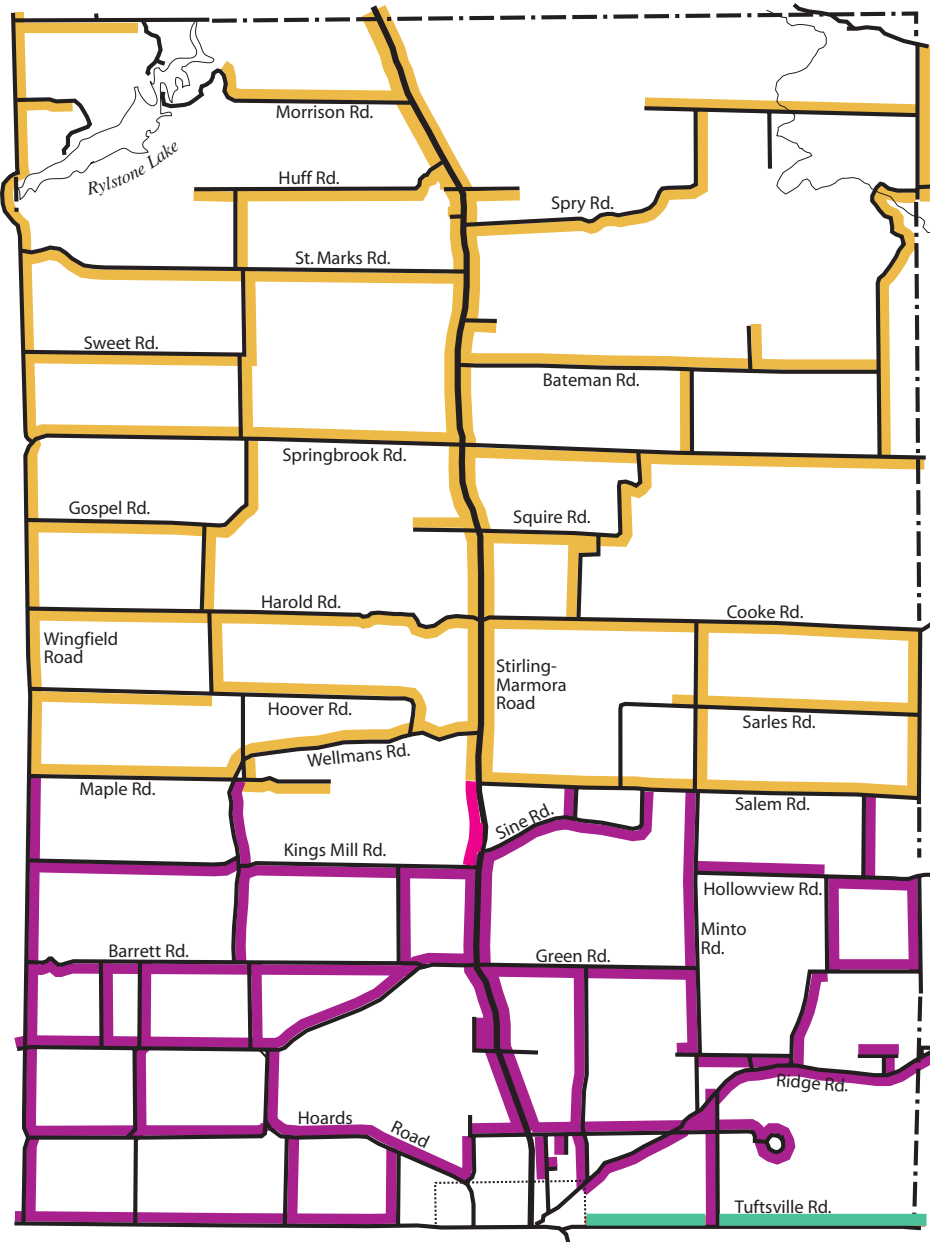

# Rawdon Ward

## 2022-2023 Bi-Weekly Blue Box Collection Schedule

Gold and Burgundy collection days are on Monday. Please note the side of the road where collection will occur and the collection day outlined in the charts. For example, Cooke Road is collected on the south side of the road on a gold week.

\*Tuftsville Rd. receives weekly collection on the North side of the road on Wednesdays.

**Rise and shine, it's recycling time!**  
Please have your recycling out by 7am